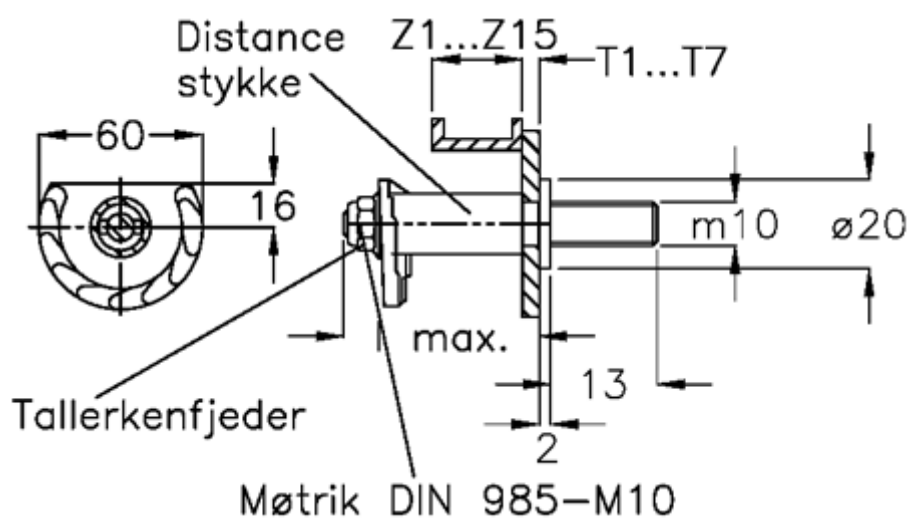

Data Sheet

Article number: 20895603

Description: E+G Door lock
GN 117-GB-T6-Z3

Measures

Cam thickness = 6-15